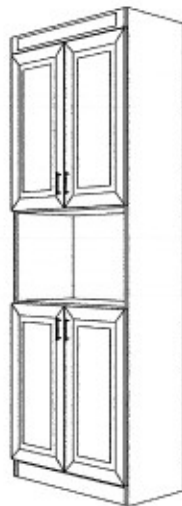

Q4PBSM20

NOTE: SOME SIZE ALTERATIONS ARE POSSIBLE, ALTERATION CHARGES MAY APPLY, CALL FOR DETAILS.
NOTE: THESE BEDS HAVE A HEAD BOARD, BUT THERE IS NO BACKS.

060605-PB

VERTICAL TWIN: 47x85x20
FULL: 62x85x20
QUEEN: 68x90x20

F8PB20

Q8PB20

Q4PBSM20

NOTE: SOME SIZE ALTERATIONS ARE POSSIBLE, ALTERATION CHARGES MAY APPLY, CALL FOR DETAILS.
NOTE: THESE BEDS HAVE A HEAD BOARD, BUT THERE IS NO BACKS.
060605-PB3D

VERTICAL TWIN: 47x85x20
FULL: 62x85x20
QUEEN: 68x90x20

308515-G
308520-G

308515-H
308520-H

308515-I
308520-I

308515-J
308520-J

308515-K
308520-K

NOTE: SOME SIZE ALTERATIONS ARE POSSIBLE, ALTERATION CHARGES MAY APPLY, CALL FOR DETAILS.
NOTE: OTHER CABINET DESIGNS ARE AVAILABLE, BUT ARE NOT STANDARD, ADDITIONAL CHARGES MAY APPLY.
NOTE: NO BACKS ARE STANDARD, BACKS IN THESE CABINETS ARE ADDITIONAL.
060605-85

ARCHITECTURAL CABINETRY

Murphybed, Panelbed, Home Office & Closets

790 Big Tree Drive Longwood, FL 32750

www.panelbed.com

407-331-0600 Fax: 407-331-1800

888-743-0600

308515-A
308520-A

308515-B
308520-B