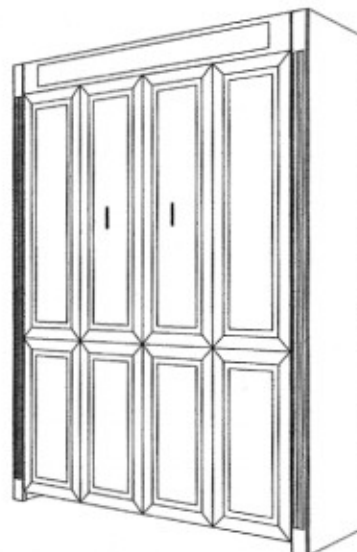

Q4PBSM20

NOTE: SOME SIZE ALTERATIONS ARE POSSIBLE, ALTERATION CHARGES MAY APPLY, CALL FOR DETAILS.
NOTE: THESE BEDS HAVE A HEAD BOARD, BUT THERE IS NO BACKS.

060605-PB

VERTICAL TWIN: 47x85x20
FULL: 62x85x20
QUEEN: 68x90x20

F8PB20

Q8PB20

Q4PBSM20

NOTE: SOME SIZE ALTERATIONS ARE POSSIBLE, ALTERATION CHARGES MAY APPLY, CALL FOR DETAILS.
NOTE: THESE BEDS HAVE A HEAD BOARD, BUT THERE IS NO BACKS.
060605-PB3D

VERTICAL TWIN: 47x85x20
FULL: 62x85x20
QUEEN: 68x90x20