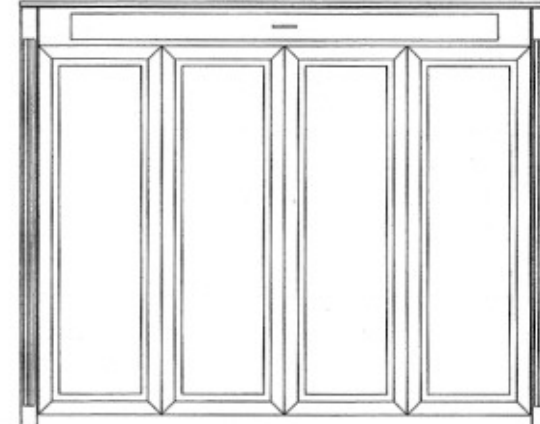

Q4PBSM20

NOTE: SOME SIZE ALTERATIONS ARE POSSIBLE, ALTERATION CHARGES MAY APPLY, CALL FOR DETAILS.
NOTE: THESE BEDS HAVE A HEAD BOARD, BUT THERE IS NO BACKS.

060605-PB

VERTICAL TWIN: 47x85x20
FULL: 62x85x20
QUEEN: 68x90x20