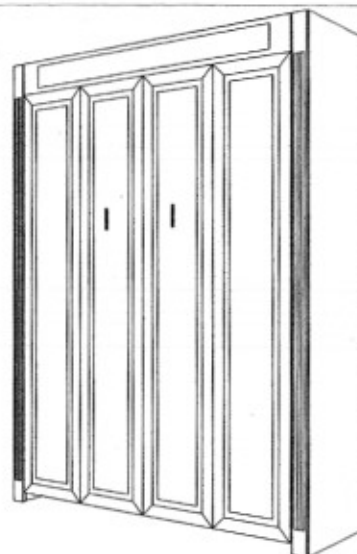

Q4PB20

NOTE: SOME SIZE ALTERATIONS ARE POSSIBLE, ALTERATION CHARGES MAY APPLY, CALL FOR DETAILS.
NOTE: THESE BEDS HAVE A HEAD BOARD, BUT THERE IS NO BACKS.
060605-PB3D

VERTICAL TWIN: 47x85x20
FULL: 62x85x20
QUEEN: 68x90x20

HORIZONTAL TWIN: 83x50x20
FULL: 83x65x20
QUEEN: 71x88x20

NOTE: SIZES ARE SUBJECT TO CHANGE WITHOUT NOTICE.

888-743-0600

ARCHITECTURAL CABINETS

Murphybed, Panelbed, Home Office & Closets

790 Big Tree Drive Longwood, FL 32750

www.panelbed.com

407-331-0600 Fax: 407-331-1800