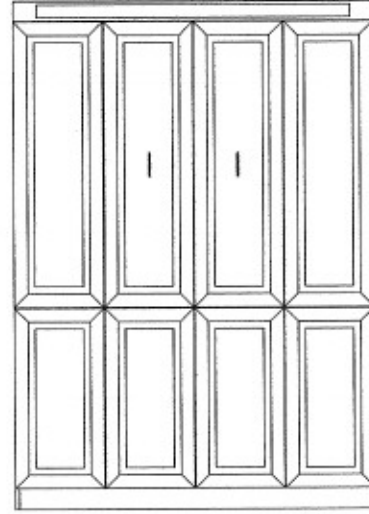

F8MB15
F8MB20