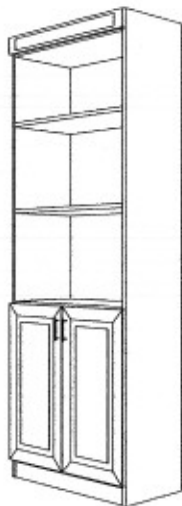

Q4PBSM20

NOTE: SOME SIZE ALTERATIONS ARE POSSIBLE, ALTERATION CHARGES MAY APPLY, CALL FOR DETAILS.
NOTE: THESE BEDS HAVE A HEAD BOARD, BUT THERE IS NO BACKS.

060605-PB

VERTICAL TWIN: 47x85x20
FULL: 62x85x20
QUEEN: 68x90x20

308515-G
308520-G

308515-H
308520-H

308515-I
308520-I

308515-J
308520-J

308515-K
308520-K

NOTE: SOME SIZE ALTERATIONS ARE POSSIBLE, ALTERATION CHARGES MAY APPLY, CALL FOR DETAILS.
NOTE: OTHER CABINET DESIGNS ARE AVAILABLE, BUT ARE NOT STANDARD, ADDITIONAL CHARGES MAY APPLY.
NOTE: NO BACKS ARE STANDARD, BACKS IN THESE CABINETS ARE ADDITIONAL.
060605-85

ARCHITECTURAL CABINETRY

Murphybed, Panelbed, Home Office & Closets

790 Big Tree Drive Longwood, FL 32750

www.panelbed.com

407-331-0600 Fax: 407-331-1800

888-743-0600

308515-A
308520-A

308515-B
308520-B

308515-K
308520-K

NOTE: SOME SIZE ALTERATIONS ARE POSSIBLE, ALTERATION CHARGES MAY APPLY, CALL FOR DETAILS.
NOTE: OTHER CABINET DESIGNS ARE AVAILABLE, BUT ARE NOT STANDARD, ADDITIONAL CHARGES MAY APPLY.
NOTE: NO BACKS ARE STANDARD, BACKS IN THESE CABINETS ARE ADDITIONAL.
060605-853D