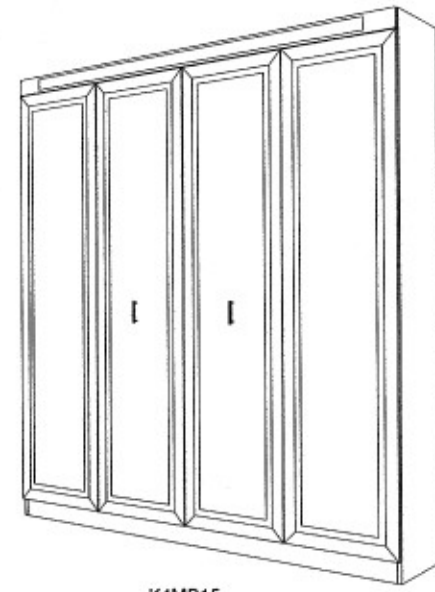

K4MB15
K4MB20