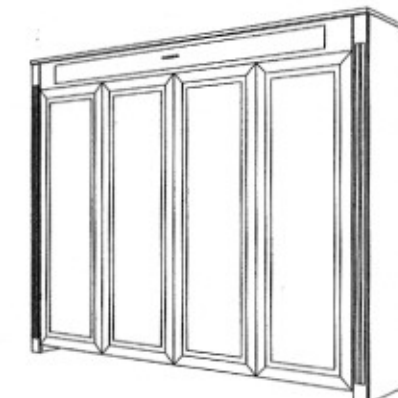

F8PB20

Q8PB20

Q4PBSM20

NOTE: SOME SIZE ALTERATIONS ARE POSSIBLE, ALTERATION CHARGES MAY APPLY, CALL FOR DETAILS.
NOTE: THESE BEDS HAVE A HEAD BOARD, BUT THERE IS NO BACKS.
060605-PB3D

VERTICAL TWIN: 47x85x20
FULL: 62x85x20
QUEEN: 68x90x20