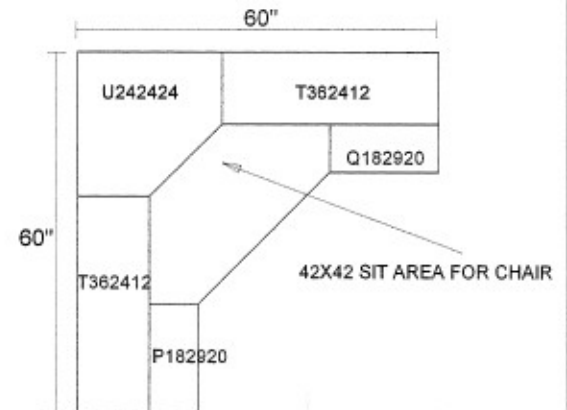

STANDARD 60X60 OFFICE

NOTE: SOME SIZE ALTERATIONS ARE POSSIBLE, ALTERATION CHARGES MAY APPLY, CALL FOR DETAILS.
NOTE: (T) & (U) CABINETS HAVE SOLID 3/4" BACKS AS STANDARD, ALL OTHER CABINETS ARE STANDARD w/ OUT BACKS.
060605-BASE

(T) SGL DOOR SIZE:
12,15,18,21 & 24 WIDTHS

(T) DBL DOOR SIZES:
24,27,30,33 & 36 WIDTHS

NOTE: SIZES ARE SUBJECT TO CHANGE WITHOUT NOTICE.

888-743-0600

ARCHITECTURAL CABINETRY

Murphybed, Panelbed, Home Office & Closets

790 Big Tree Drive Longwood, FL 32750

www.panelbed.com

407-331-0600 Fax: 407-331-1800