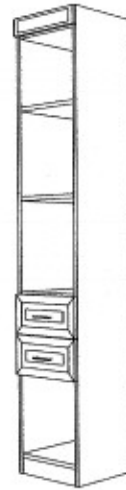

158515-E
158520-E