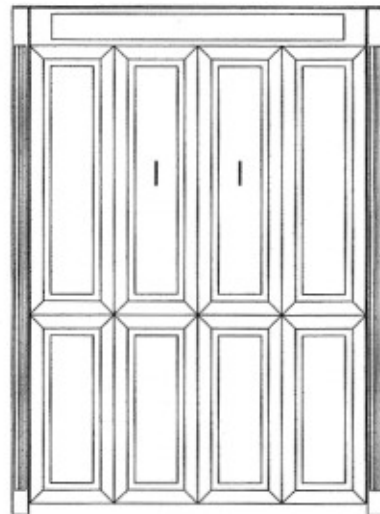

F6PB20

NOTE: SOME SIZE ALTERATIONS ARE POSSIBLE, ALTERATION CHARGES MAY APPLY, CALL FOR DETAILS.
NOTE: THESE BEDS HAVE A HEAD BOARD, BUT THERE IS NO BACKS.

060605-PB

VERTICAL TWIN: 47x85x20
FULL: 62x85x20
QUEEN: 68x90x20

HORIZONTAL TWIN: 83x50x20
FULL: 83x65x20
QUEEN: 71x88x20

NOTE: SIZES ARE SUBJECT TO CHANGE WITHOUT NOTICE.

888-743-0600

ARCHITECTURAL CABINERY

Murphybed, Panelbed, Home Office & Closets

790 Big Tree Drive Longwood, FL 32750

www.panelbed.com

407-331-0600 Fax: 407-331-1800