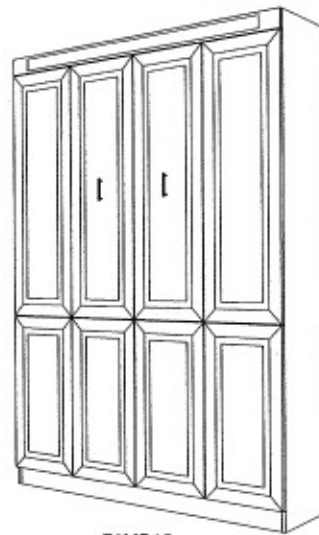

F8MB15
F8MB20