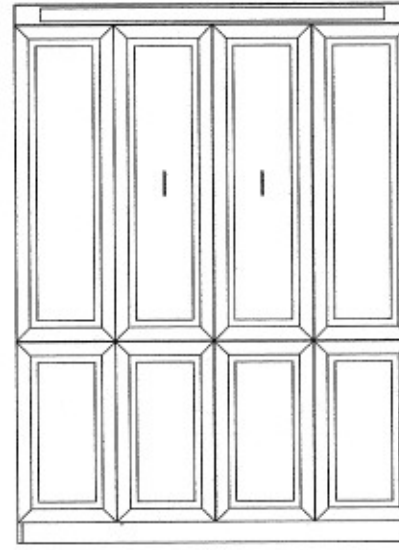

F8PB20

Q8PB20

Q4PBSM20

NOTE: SOME SIZE ALTERATIONS ARE POSSIBLE, ALTERATION CHARGES MAY APPLY, CALL FOR DETAILS.
NOTE: THESE BEDS HAVE A HEAD BOARD, BUT THERE IS NO BACKS.
060605-PB3D

VERTICAL TWIN: 47x85x20
FULL: 62x85x20
QUEEN: 68x90x20

HORIZONTAL TWIN: 83x50x20
FULL: 83x65x20
QUEEN: 71x88x20

NOTE: SIZES ARE SUBJECT TO CHANGE WITHOUT NOTICE.

888-743-0600

ARCHITECTURAL CABINETS

Murphybed, Panelbed, Home Office & Closets

790 Big Tree Drive Longwood, FL 32750

Q8MB15
Q8MB20

K8MB15
K8MB20

NOTE: SOME SIZE ALTERATIONS ARE POSSIBLE, ALTERATION CHARGES MAY APPLY, CALL FOR DETAILS.
NOTE: THESE BEDS HAVE A HEAD BOARD, BUT THERE IS NO BACKS.
060605-MB

TWIN: (45x85x15 & 45x85x20) QUEEN: (66x90x15 & 66x90x20)
FULL: (60x85x15 & 60x85x20) KING: (84x90x15 & 84x90x20)