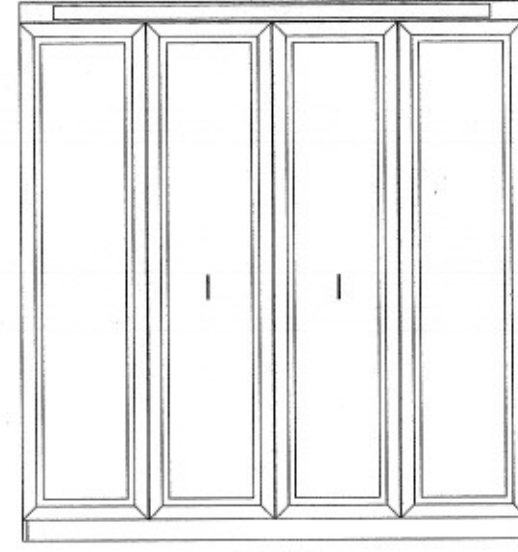

K4MB15
K4MB20