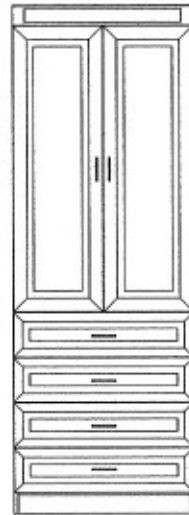

Q4PBSM20

NOTE: SOME SIZE ALTERATIONS ARE POSSIBLE, ALTERATION CHARGES MAY APPLY, CALL FOR DETAILS.
NOTE: THESE BEDS HAVE A HEAD BOARD, BUT THERE IS NO BACKS.

060605-PB

VERTICAL TWIN: 47x85x20
FULL: 62x85x20
QUEEN: 68x90x20

TWIN: (45x85x15 & 45x85x20) QUEEN: (66x90x15 & 66x90x20)
FULL: (60x85x15 & 60x85x20) KING: (84x90x15 & 84x90x20)

888-743-0600

ARCHITECTURAL CABINETRY

Murphybed, Panelbed, Home Office & Closets

790 Big Tree Drive Longwood, FL 32750

www.panelbed.com

407-331-0600 Fax: 407-331-1800

308515-A
308520-A

308515-B
308520-B

308515-C
308520-C

308515-D
308520-D

308515-E
308520-E

308515-F
308520-F

308515-G
308520-G

308515-H
308520-H

308515-I
308520-I

308515-J
308520-J

308515-K
308520-K

NOTE: SOME SIZE ALTERATIONS ARE POSSIBLE, ALTERATION CHARGES MAY APPLY, CALL FOR DETAILS.
NOTE: OTHER CABINET DESIGNS ARE AVAILABLE, BUT ARE NOT STANDARD, ADDITIONAL CHARGES MAY APPLY.
NOTE: NO BACKS ARE STANDARD, BACKS IN THESE CABINETS ARE ADDITIONAL.
060605-85