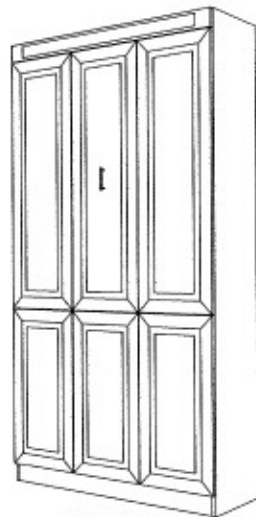

F8PB20

Q8PB20

Q4PBSM20

NOTE: SOME SIZE ALTERATIONS ARE POSSIBLE, ALTERATION CHARGES MAY APPLY, CALL FOR DETAILS.
NOTE: THESE BEDS HAVE A HEAD BOARD, BUT THERE IS NO BACKS.
060605-PB3D

VERTICAL TWIN: 47x85x20
FULL: 62x85x20
QUEEN: 68x90x20

Q8MB15
Q8MB20

K8MB15
K8MB20

NOTE: SOME SIZE ALTERATIONS ARE POSSIBLE, ALTERATION CHARGES MAY APPLY, CALL FOR DETAILS.
NOTE: THESE BEDS HAVE A HEAD BOARD, BUT THERE IS NO BACKS.
060605-MB

TWIN: (45x85x15 & 45x85x20) QUEEN: (66x90x15 & 66x90x20)
FULL: (60x85x15 & 60x85x20) KING: (84x90x15 & 84x90x20)

888-743-0600

ARCHITECTURAL CABINETRY

Murphybed, Panelbed, Home Office & Closets

790 Big Tree Drive Longwood, FL 32750

www.panelbed.com

407-331-0600 Fax: 407-331-1800

T3MB15
T3MB20

F4MB15
F4MB20

Q4MB15
Q4MB20

K4MB15
K4MB20

T6MB15
T6MB20

F8MB15
F8MB20

Q8MB15
Q8MB20

K8MB15
K8MB20

NOTE: SOME SIZE ALTERATIONS ARE POSSIBLE. ALTERATION CHARGES MAY APPLY, CALL FOR DETAILS.
NOTE: THESE BEDS HAVE A HEAD BOARD, BUT THERE IS NO BACKS.
060605-MB