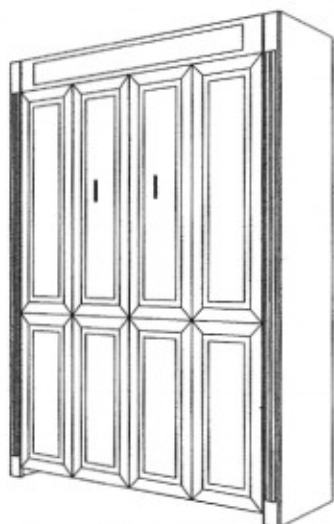

Q4PBSM20

NOTE: SOME SIZE ALTERATIONS ARE POSSIBLE, ALTERATION CHARGES MAY APPLY, CALL FOR DETAILS.
NOTE: THESE BEDS HAVE A HEAD BOARD, BUT THERE IS NO BACKS.

060605-PB

VERTICAL TWIN: 47x85x20
FULL: 62x85x20
QUEEN: 68x90x20

F8PB20

Q8PB20

Q4PBSM20

NOTE: SOME SIZE ALTERATIONS ARE POSSIBLE, ALTERATION CHARGES MAY APPLY, CALL FOR DETAILS.
NOTE: THESE BEDS HAVE A HEAD BOARD, BUT THERE IS NO BACKS.
060605-PB3D

VERTICAL TWIN: 47x85x20
FULL: 62x85x20
QUEEN: 68x90x20