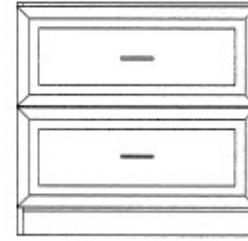

Q302920-LAT