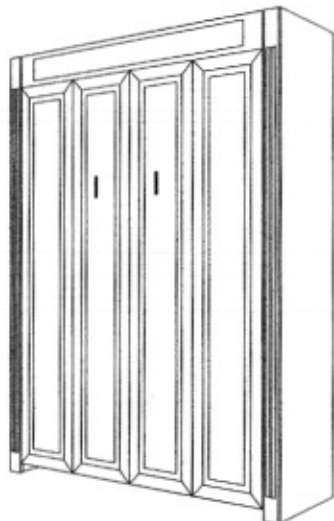

F4PB20

NOTE: SOME SIZE ALTERATIONS ARE POSSIBLE, ALTERATION CHARGES MAY APPLY, CALL FOR DETAILS.
NOTE: THESE BEDS HAVE A HEAD BOARD, BUT THERE IS NO BACKS.
060605-PB3D

VERTICAL TWIN: 47x85x20
FULL: 62x85x20
QUEEN: 68x90x20

HORIZONTAL TWIN: 83x50x20
FULL: 83x65x20
QUEEN: 71x88x20

NOTE: SIZES ARE SUBJECT TO CHANGE WITHOUT NOTICE.

888-743-0600

ARCHITECTURAL CABINETS

Murphybed, Panelbed, Home Office & Closets

790 Big Tree Drive Longwood, FL 32750

www.panelbed.com

407-331-0600 Fax: 407-331-1800