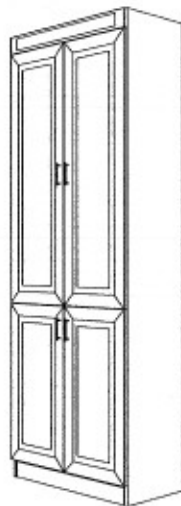

308515-D
308520-D