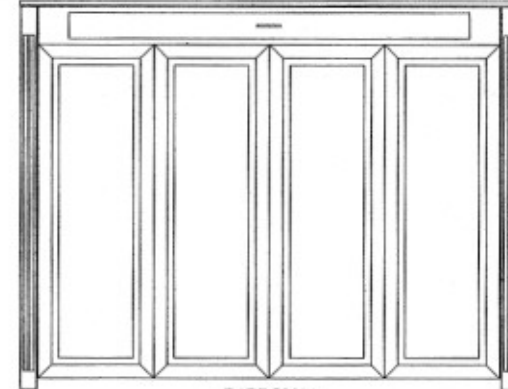

F4PBSM20

NOTE: SOME SIZE ALTERATIONS ARE POSSIBLE, ALTERATION CHARGES MAY APPLY, CALL FOR DETAILS.
NOTE: THESE BEDS HAVE A HEAD BOARD, BUT THERE IS NO BACKS.

060605-PB

VERTICAL TWIN: 47x85x20
FULL: 62x85x20
QUEEN: 68x90x20

HORIZONTAL TWIN: 83x50x20
FULL: 83x65x20
QUEEN: 71x88x20

NOTE: SIZES ARE SUBJECT TO CHANGE WITHOUT NOTICE.

888-743-0600

ARCHITECTURAL CABINERY

Murphybed, Panelbed, Home Office & Closets

790 Big Tree Drive Longwood, FL 32750

www.panelbed.com

407-331-0600 Fax: 407-331-1800