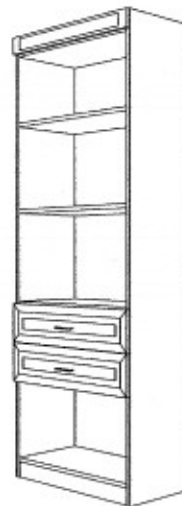

308515-E
308520-E