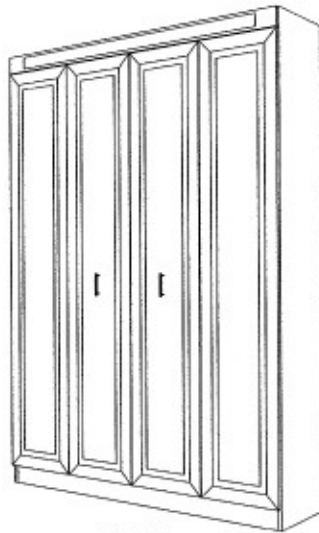

Q8MB15
Q8MB20

K8MB15
K8MB20

NOTE: SOME SIZE ALTERATIONS ARE POSSIBLE, ALTERATION CHARGES MAY APPLY, CALL FOR DETAILS.
NOTE: THESE BEDS HAVE A HEAD BOARD, BUT THERE IS NO BACKS.
060605-MB

TWIN: (45x85x15 & 45x85x20) QUEEN: (66x90x15 & 66x90x20)
FULL: (60x85x15 & 60x85x20) KING: (84x90x15 & 84x90x20)

888-743-0600

ARCHITECTURAL CABINETRY

Murphybed, Panelbed, Home Office & Closets

790 Big Tree Drive Longwood, FL 32750

www.panelbed.com

407-331-0600 Fax: 407-331-1800

T3MB15
T3MB20

F4MB15
F4MB20