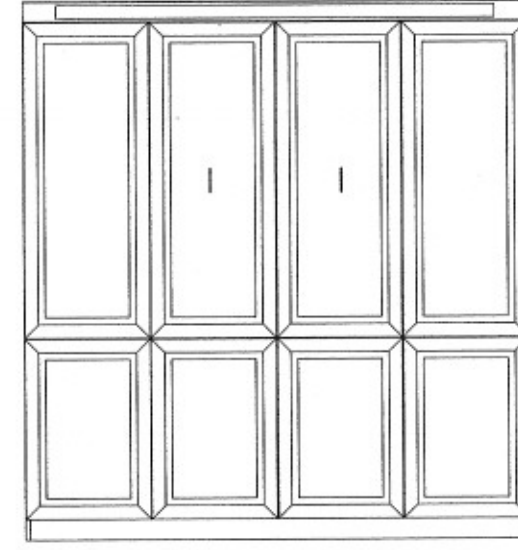

F8PB20

Q8PB20

Q4PBSM20

NOTE: SOME SIZE ALTERATIONS ARE POSSIBLE, ALTERATION CHARGES MAY APPLY, CALL FOR DETAILS.
NOTE: THESE BEDS HAVE A HEAD BOARD, BUT THERE IS NO BACKS.
060605-PB3D

VERTICAL TWIN: 47x85x20
FULL: 62x85x20
QUEEN: 68x90x20

HORIZONTAL TWIN: 83x50x20
FULL: 83x65x20
QUEEN: 71x88x20

NOTE: SIZES ARE SUBJECT TO CHANGE WITHOUT NOTICE.

888-743-0600

ARCHITECTURAL CABINETS

Murphybed, Panelbed, Home Office & Closets

790 Big Tree Drive Longwood, FL 32750

Q8MB15
Q8MB20

K8MB15
K8MB20

NOTE: SOME SIZE ALTERATIONS ARE POSSIBLE, ALTERATION CHARGES MAY APPLY, CALL FOR DETAILS.
NOTE: THESE BEDS HAVE A HEAD BOARD, BUT THERE IS NO BACKS.
060605-MB

TWIN: (45x85x15 & 45x85x20) QUEEN: (66x90x15 & 66x90x20)
FULL: (60x85x15 & 60x85x20) KING: (84x90x15 & 84x90x20)