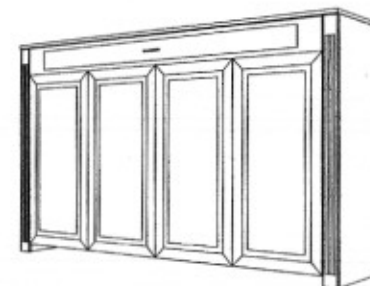

T4PBSM20

NOTE: SOME SIZE ALTERATIONS ARE POSSIBLE, ALTERATION CHARGES MAY APPLY, CALL FOR DETAILS.
NOTE: THESE BEDS HAVE A HEAD BOARD, BUT THERE IS NO BACKS.
060605-PB3D

VERTICAL TWIN: 47x85x20
FULL: 62x85x20
QUEEN: 68x90x20

HORIZONTAL TWIN: 83x50x20
FULL: 83x65x20
QUEEN: 71x88x20

NOTE: SIZES ARE SUBJECT TO CHANGE WITHOUT NOTICE.

888-743-0600

ARCHITECTURAL CABINETS

Murphybed, Panelbed, Home Office & Closets

790 Big Tree Drive Longwood, FL 32750

www.panelbed.com

407-331-0600 Fax: 407-331-1800