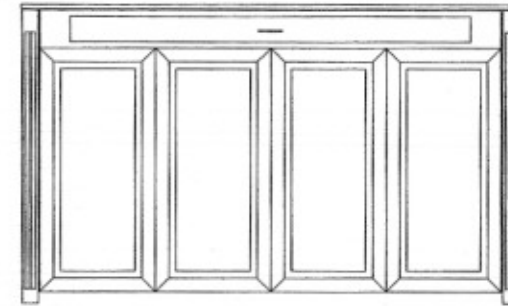

T4PBSM20

NOTE: SOME SIZE ALTERATIONS ARE POSSIBLE, ALTERATION CHARGES MAY APPLY, CALL FOR DETAILS.
NOTE: THESE BEDS HAVE A HEAD BOARD, BUT THERE IS NO BACKS.

060605-PB

VERTICAL TWIN: 47x85x20
FULL: 62x85x20
QUEEN: 68x90x20

HORIZONTAL TWIN: 83x50x20
FULL: 83x65x20
QUEEN: 71x88x20

NOTE: SIZES ARE SUBJECT TO CHANGE WITHOUT NOTICE.

888-743-0600

ARCHITECTURAL CABINERY

Murphybed, Panelbed, Home Office & Closets

790 Big Tree Drive Longwood, FL 32750

www.panelbed.com

407-331-0600 Fax: 407-331-1800