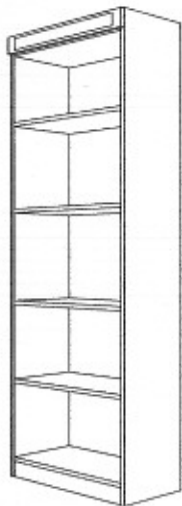

Q4PBSM20

NOTE: SOME SIZE ALTERATIONS ARE POSSIBLE, ALTERATION CHARGES MAY APPLY, CALL FOR DETAILS.
NOTE: THESE BEDS HAVE A HEAD BOARD, BUT THERE IS NO BACKS.

060605-PB

VERTICAL TWIN: 47x85x20
FULL: 62x85x20
QUEEN: 68x90x20

308515-G
308520-G

308515-H
308520-H

308515-I
308520-I

308515-J
308520-J

308515-K
308520-K

NOTE: SOME SIZE ALTERATIONS ARE POSSIBLE, ALTERATION CHARGES MAY APPLY, CALL FOR DETAILS.
NOTE: OTHER CABINET DESIGNS ARE AVAILABLE, BUT ARE NOT STANDARD, ADDITIONAL CHARGES MAY APPLY.
NOTE: NO BACKS ARE STANDARD, BACKS IN THESE CABINETS ARE ADDITIONAL.
060605-85

ARCHITECTURAL CABINETRY

Murphybed, Panelbed, Home Office & Closets

790 Big Tree Drive Longwood, FL 32750

www.panelbed.com

407-331-0600 Fax: 407-331-1800

888-743-0600

308515-A
308520-A

308515-B
308520-B

308515-K
308520-K

NOTE: SOME SIZE ALTERATIONS ARE POSSIBLE, ALTERATION CHARGES MAY APPLY, CALL FOR DETAILS.
NOTE: OTHER CABINET DESIGNS ARE AVAILABLE, BUT ARE NOT STANDARD, ADDITIONAL CHARGES MAY APPLY.
NOTE: NO BACKS ARE STANDARD, BACKS IN THESE CABINETS ARE ADDITIONAL.
060605-853D