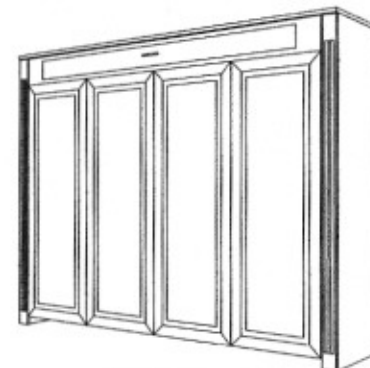

F4PBSM20

NOTE: SOME SIZE ALTERATIONS ARE POSSIBLE, ALTERATION CHARGES MAY APPLY, CALL FOR DETAILS.
NOTE: THESE BEDS HAVE A HEAD BOARD, BUT THERE IS NO BACKS.
060605-PB3D

VERTICAL TWIN: 47x85x20
FULL: 62x85x20
QUEEN: 68x90x20

HORIZONTAL TWIN: 83x50x20
FULL: 83x65x20
QUEEN: 71x88x20

NOTE: SIZES ARE SUBJECT TO CHANGE WITHOUT NOTICE.

888-743-0600

ARCHITECTURAL CABINETS

Murphybed, Panelbed, Home Office & Closets

790 Big Tree Drive Longwood, FL 32750

www.panelbed.com

407-331-0600 Fax: 407-331-1800