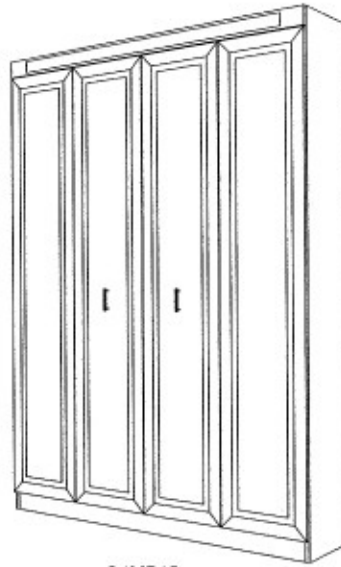

888-743-0600

ARCHITECTURAL CABINETRY

Murphybed, Panelbed, Home Office & Closets

790 Big Tree Drive Longwood, FL 32750

www.panelbed.com

407-331-0600 Fax: 407-331-1800

T3MB15
T3MB20

F4MB15
F4MB20