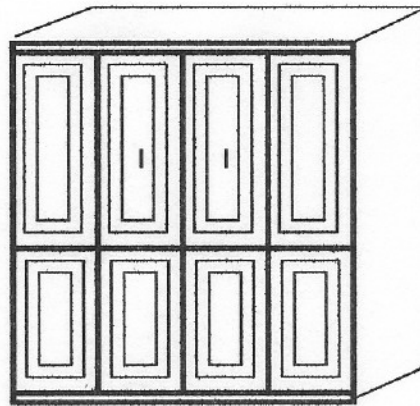

T3MB20

FOIL OR WOOD DOORS
MURPHY BED
45"

T6MB20

FOIL OR WOOD DOORS
MURPHY BED
45"

T6PB20

FOIL OR WOOD DOORS
PANEL BED
47" WITH FLUTES

F4MB20

FOIL OR WOOD DOORS
MURPHY BED
60"